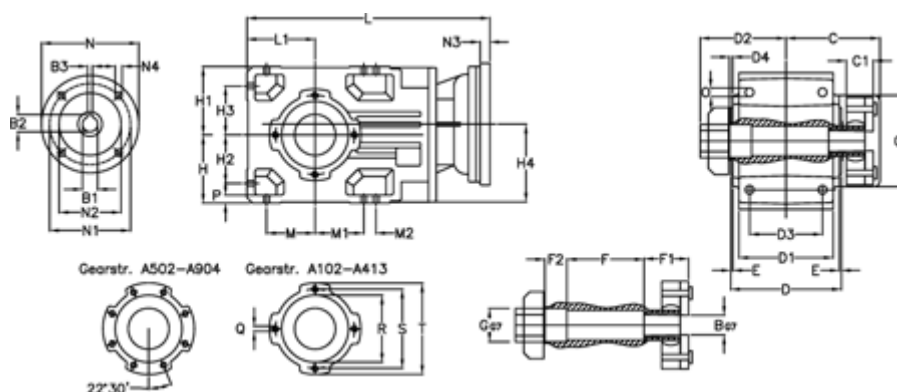

Article number: 29600102386030
 Description: Bevel helical gearbox
 A102QF20-23,8-P80B5

Measures

B = 20	D1 = 95	F2 = 36	L = 302.0	N3 = -
B1 = 19	D2 = 90	G = 32	L1 = 70	N4 = M10x12
B2 = 21.8	D3 = 75	GA = 14,5 NM	M = 50.0	O = 9.5
B3 = 6	d4 = 4.5	H = 70	M1 = 50.0	P = 9
C = 101.5	Description = A102QF-xx-P80 B5	H1 = 70	M2 = -	Q = M8x12
C1 = 29	E = 3.0	H2 = 50.0	N = 200	R = 80
C2 = 83.0	F = 77.5	H3 = 50.0	N1 = 165	S = 100
D = 117	F1 = 36.0	H4 = 83.0	N2 = 130	T = 120